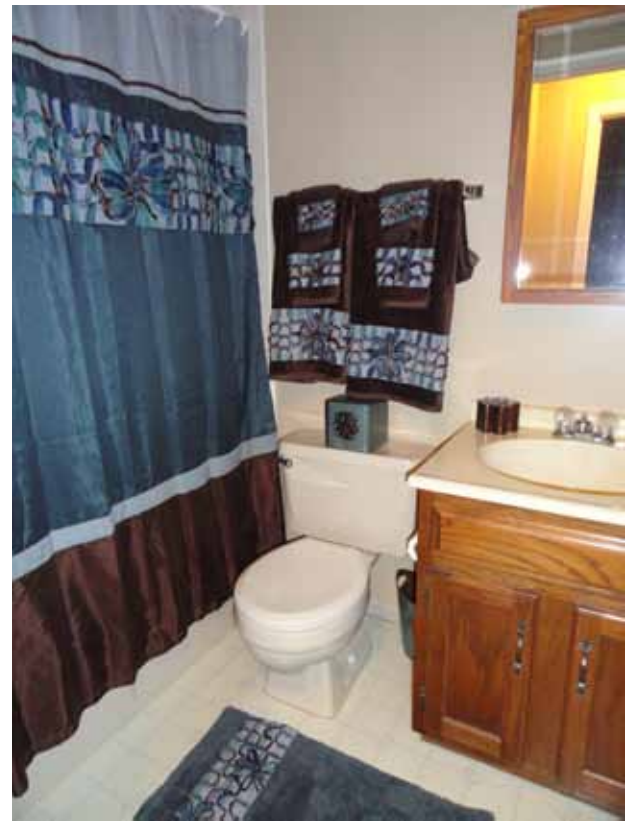

115 OAKBROOK DRIVE • EAST PEORIA, IL 61611

Updated Ranch with Finished Basement - \$147,000

Room Dimensions & Levels 2,542 Total Square Feet

Living Room	17 x 13	Main Level
Dining Room	10 x 10	Main Level
Kitchen	10 x 10	Main Level
Master Bedroom	13 x 11	Main Level
Bedroom #2	14 x 13	Main Level
Bedroom #3	12 x 9	Main Level
Master Bath	Full	Main Level
Bathroom #2	Full	Main Level
Bathroom #3	Half	Basement
Family Room	20 x 18	Basement
Rec Room	17 x 13	Basement
Den	12 x 11	Basement
Laundry/Utility Room	Basement	
Garage		2 Car Attached

Kitchen

- Freshly Painted
- Updated Light Fixtures
- Sliding Glass Door to Back Patio
- Breakfast Bar
- Includes Range/Oven
- Includes Fan/Hood
- Includes 1 Refrigerator
- Includes 1 Microwave

Master Bedroom
NEW Ceiling Fan & Fresh Paint

Bedroom #2
NEW Ceiling Fan & Fresh Paint

Bedroom #3

Main Level Bathroom
Freshly Painted

**Newly Remodeled
Master Bathroom**

- NEW Vinyl Floors
- NEW Vanity
- NEW Sink
- NEW Faucet
- NEW Mirror & Medicine Cabinet
- NEW Light Fixture
- NEW Towel Bars
- Freshly Painted